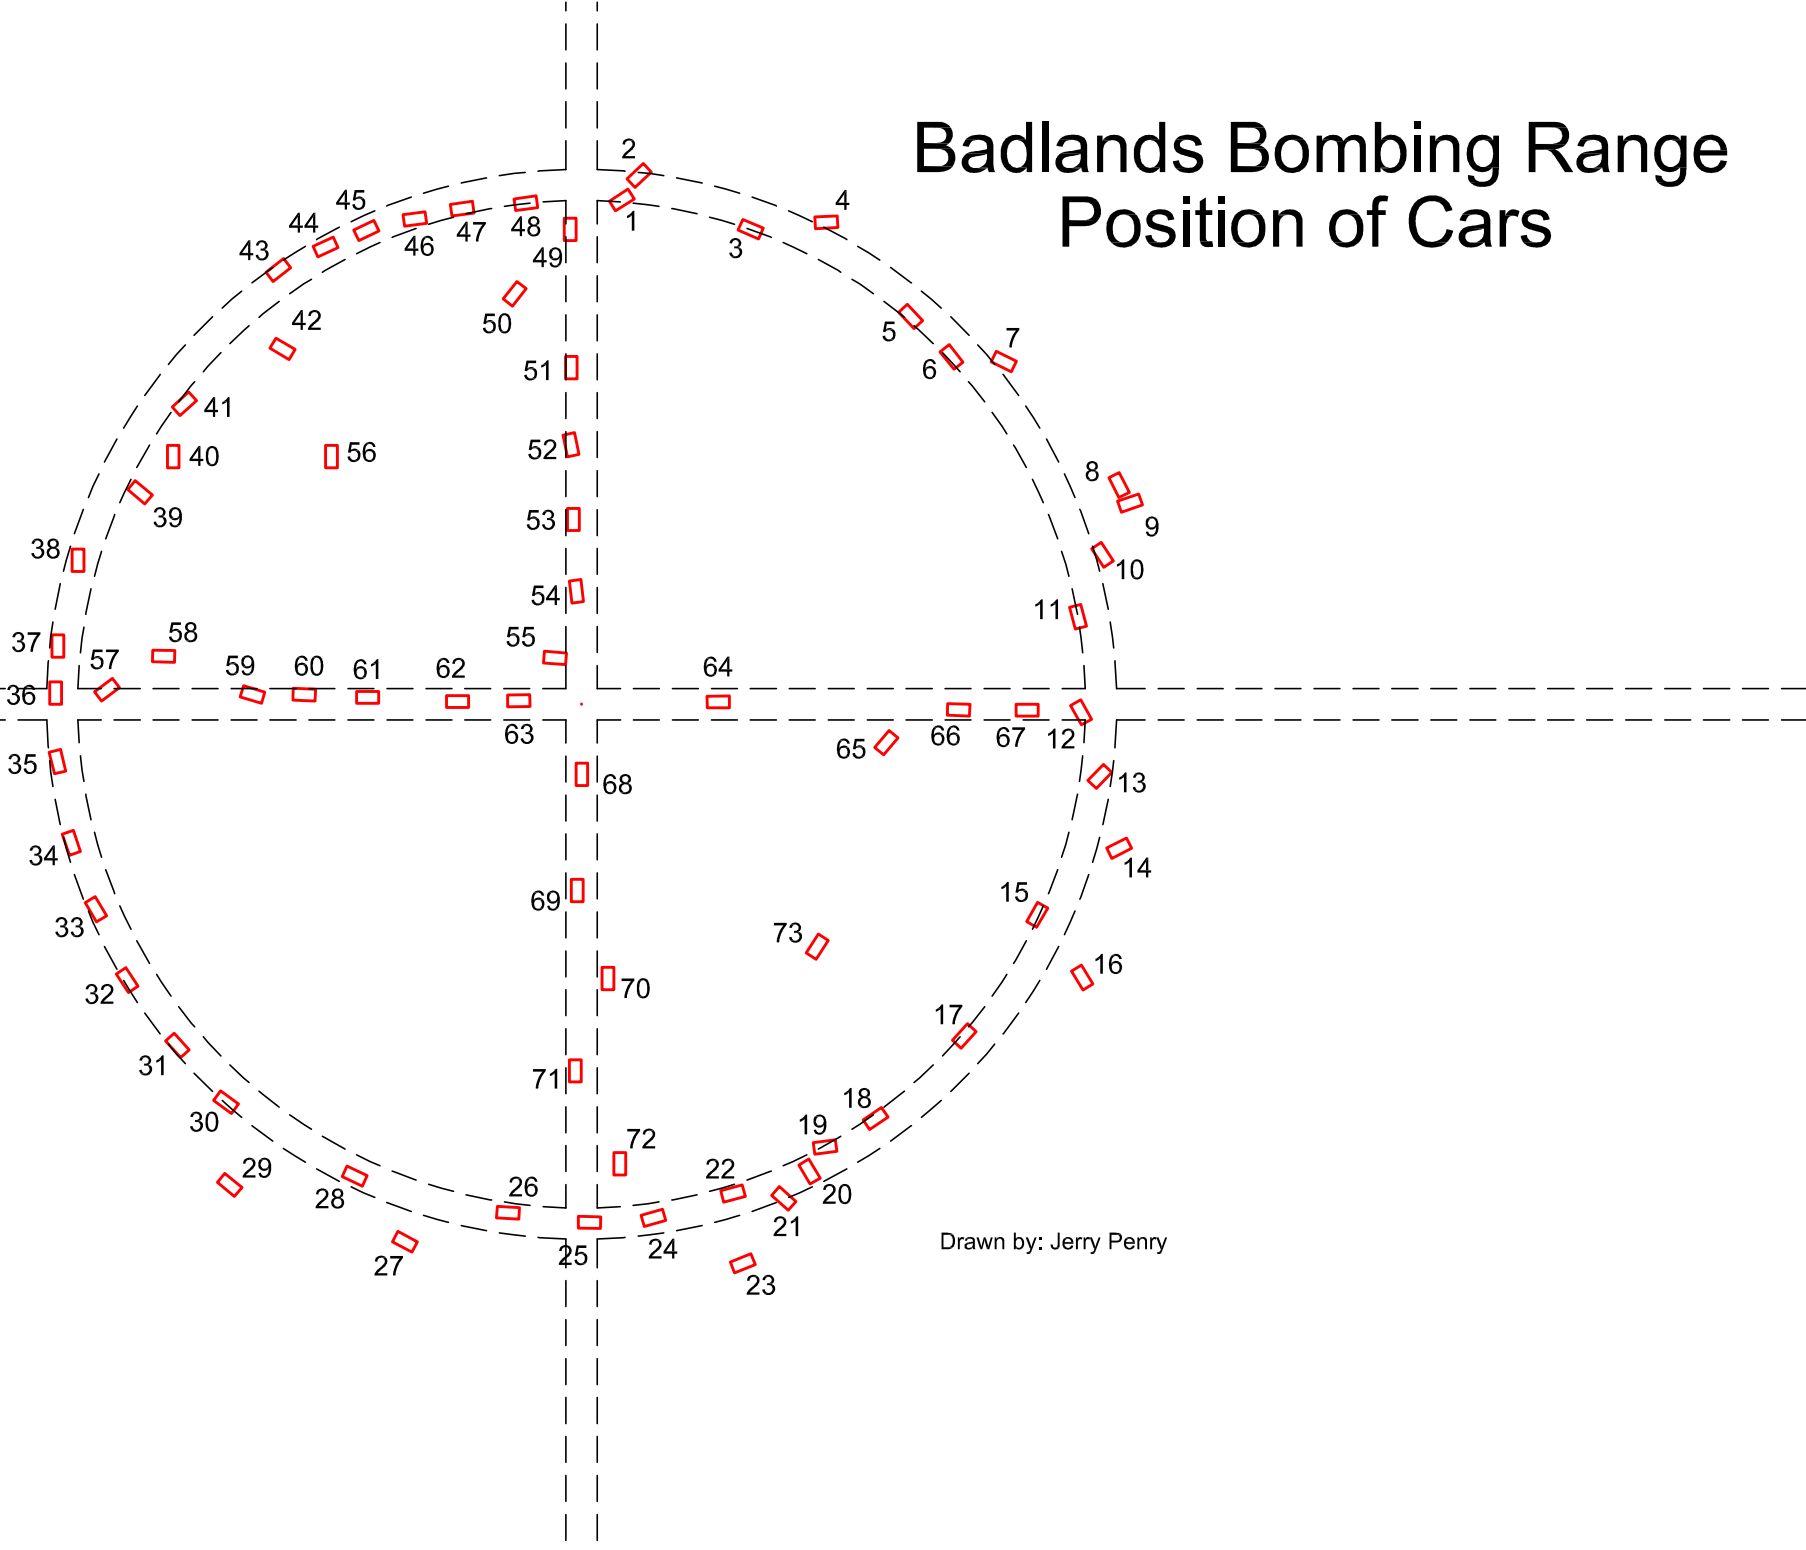

Badlands Bombing Range Position of Cars

NORTH

Drawn by: Jerry Penry